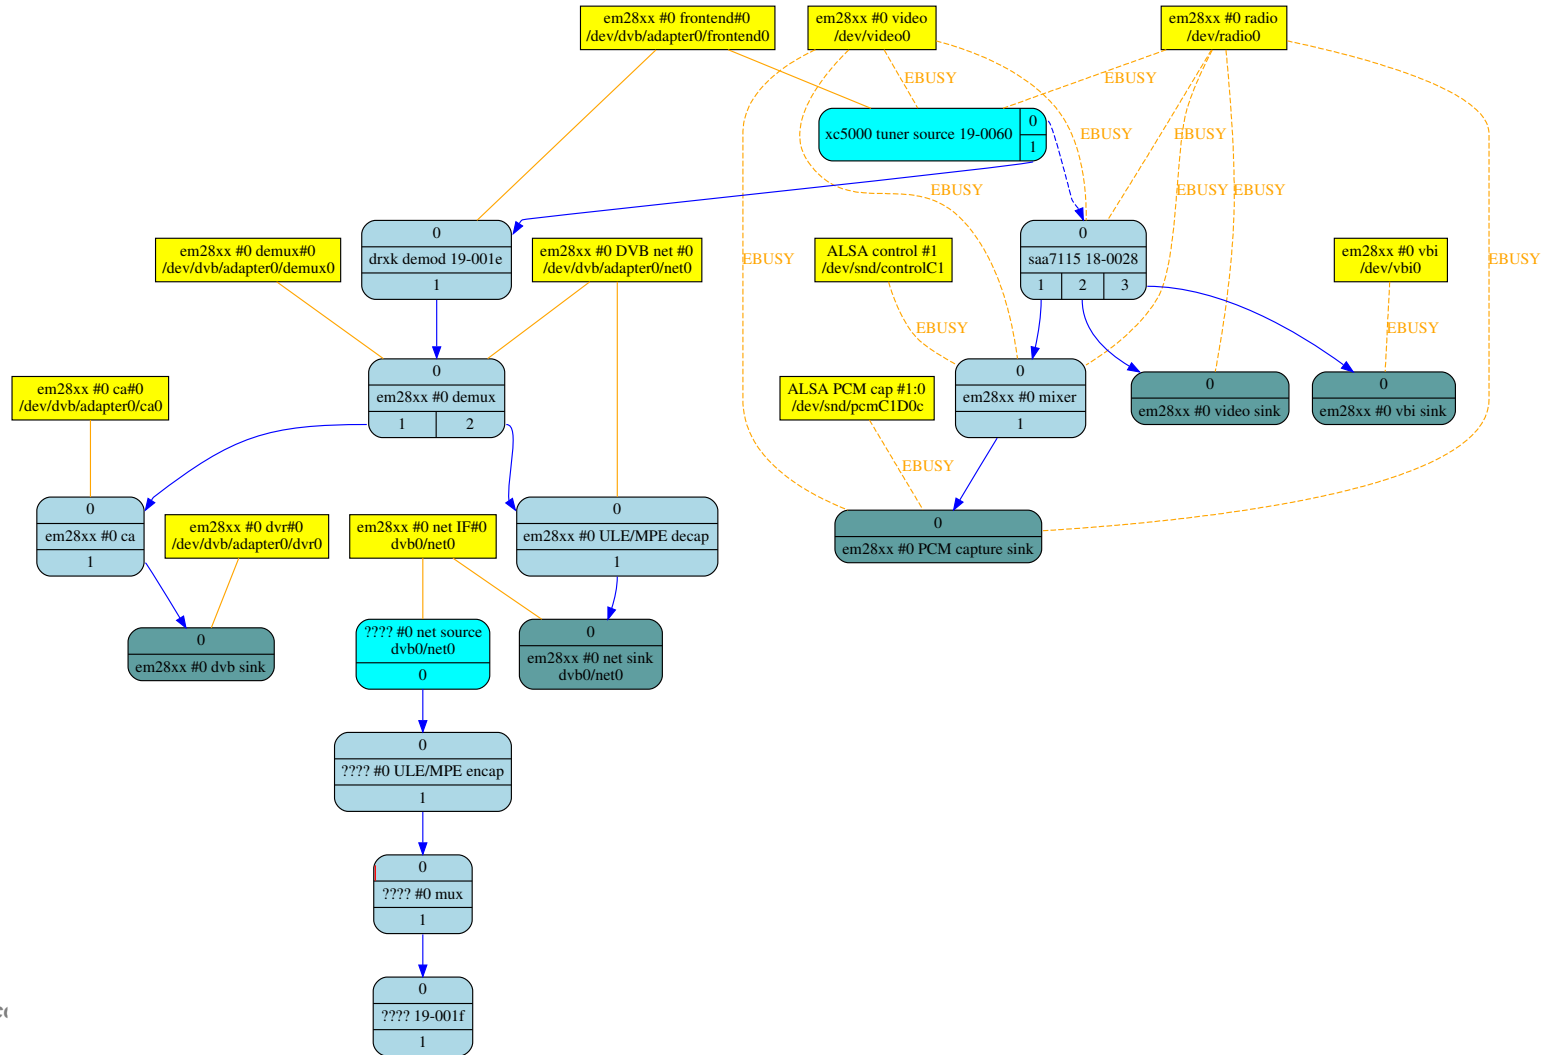

TV pipelines

Mauro Carvalho Chehab
Linux Kernel Expert
Samsung Open Source Group

Jul 31, 2015

Video/VBI active pipeline

Radio active pipeline

DVB active pipeline

DVB with net sink and source (Cable modem)

Thank you.

Questions?