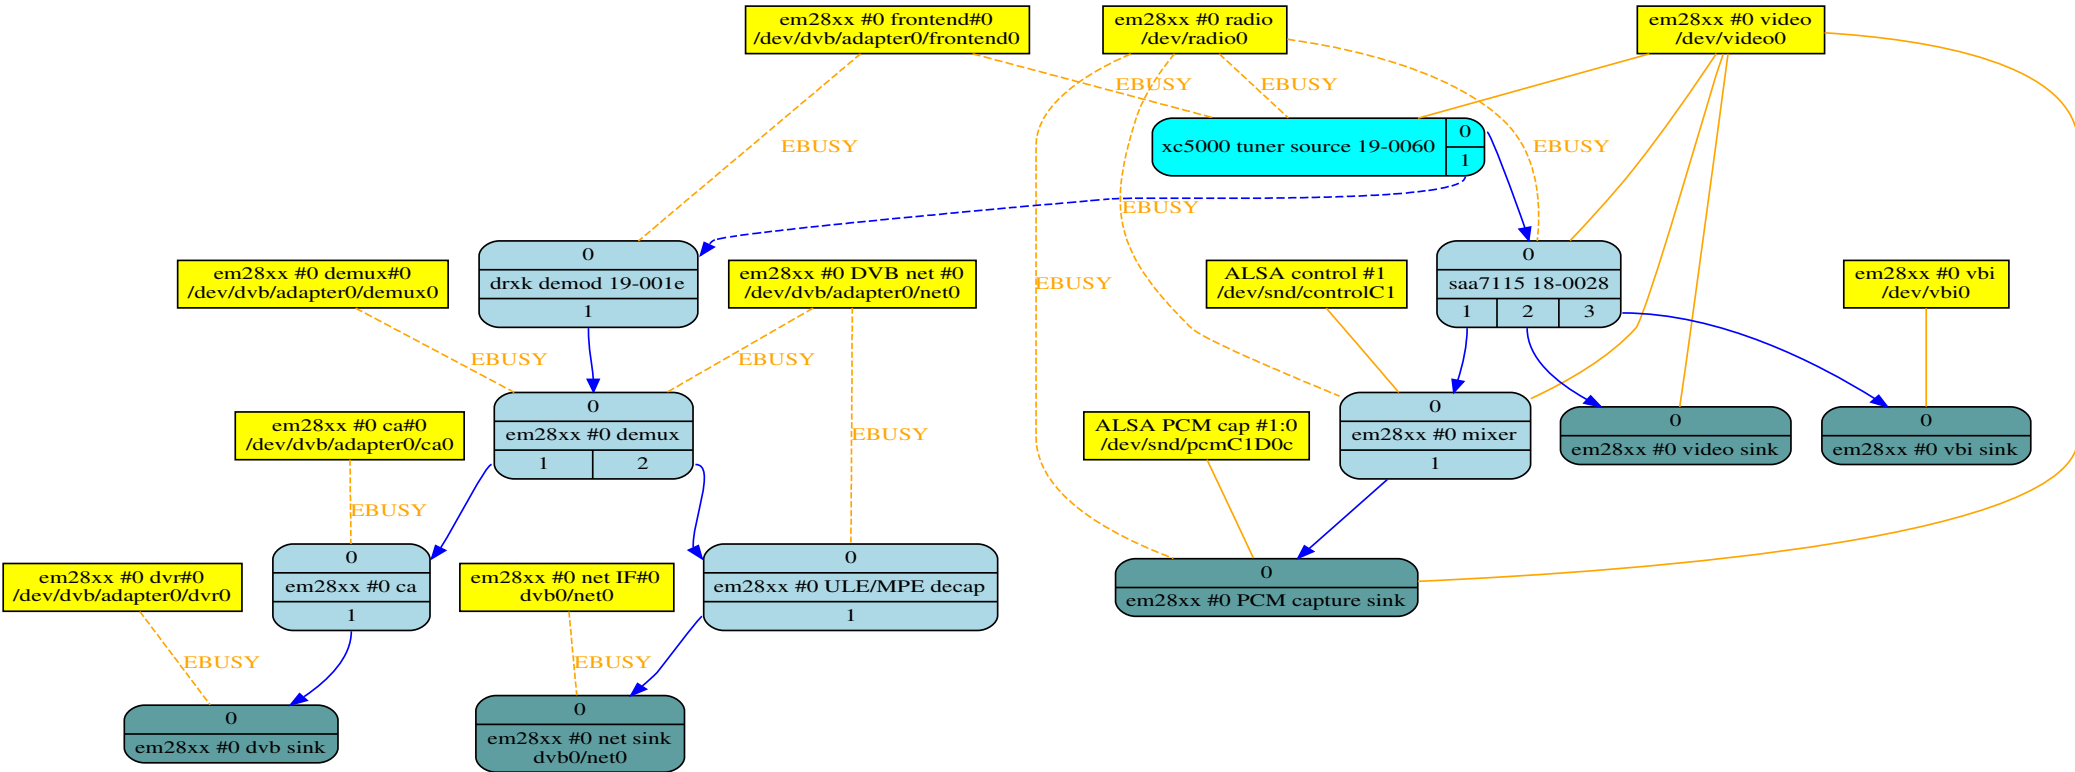

TV pipelines

Mauro Carvalho Chehab
Linux Kernel Expert
Samsung Open Source Group

Jul 31, 2015

Video/VBI active pipeline

Radio active pipeline

DVB active pipeline

DVB with net sink and source (Cable modem)

Thank you.