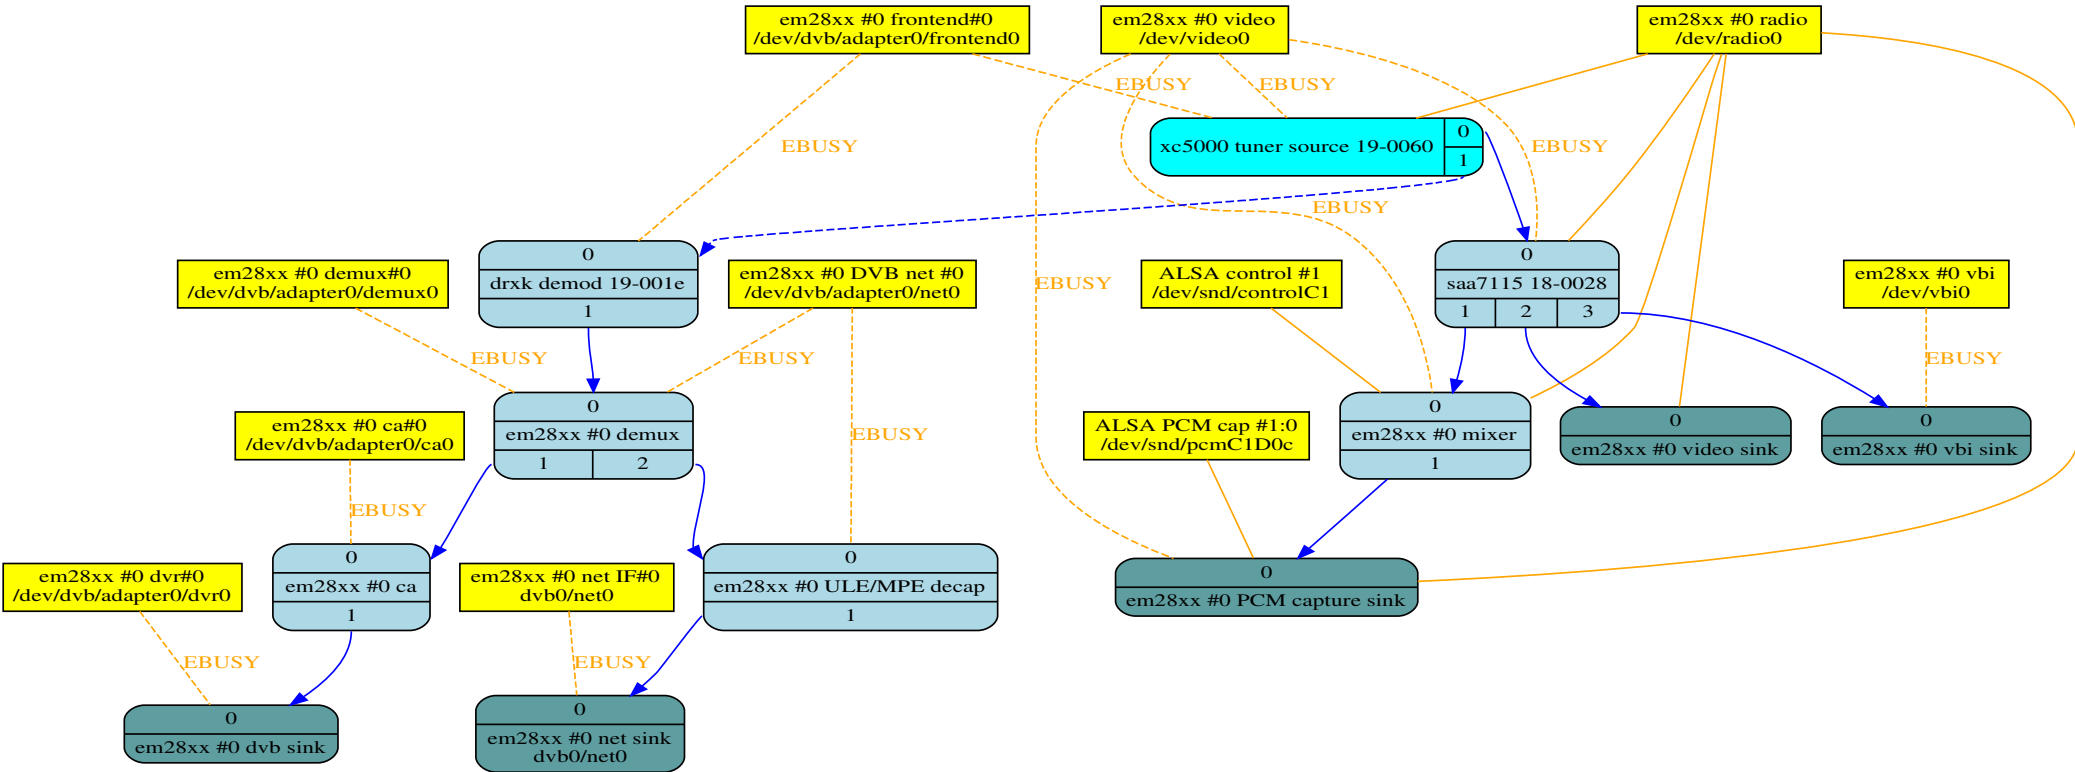

TV pipelines

Mauro Carvalho Chehab
Linux Kernel Expert
Samsung Open Source Group

Jul 31, 2015

Video/VBI active pipeline

Radio active pipeline

DVB active pipeline

DVB with net sink and source (Cable modem)

Thank you.