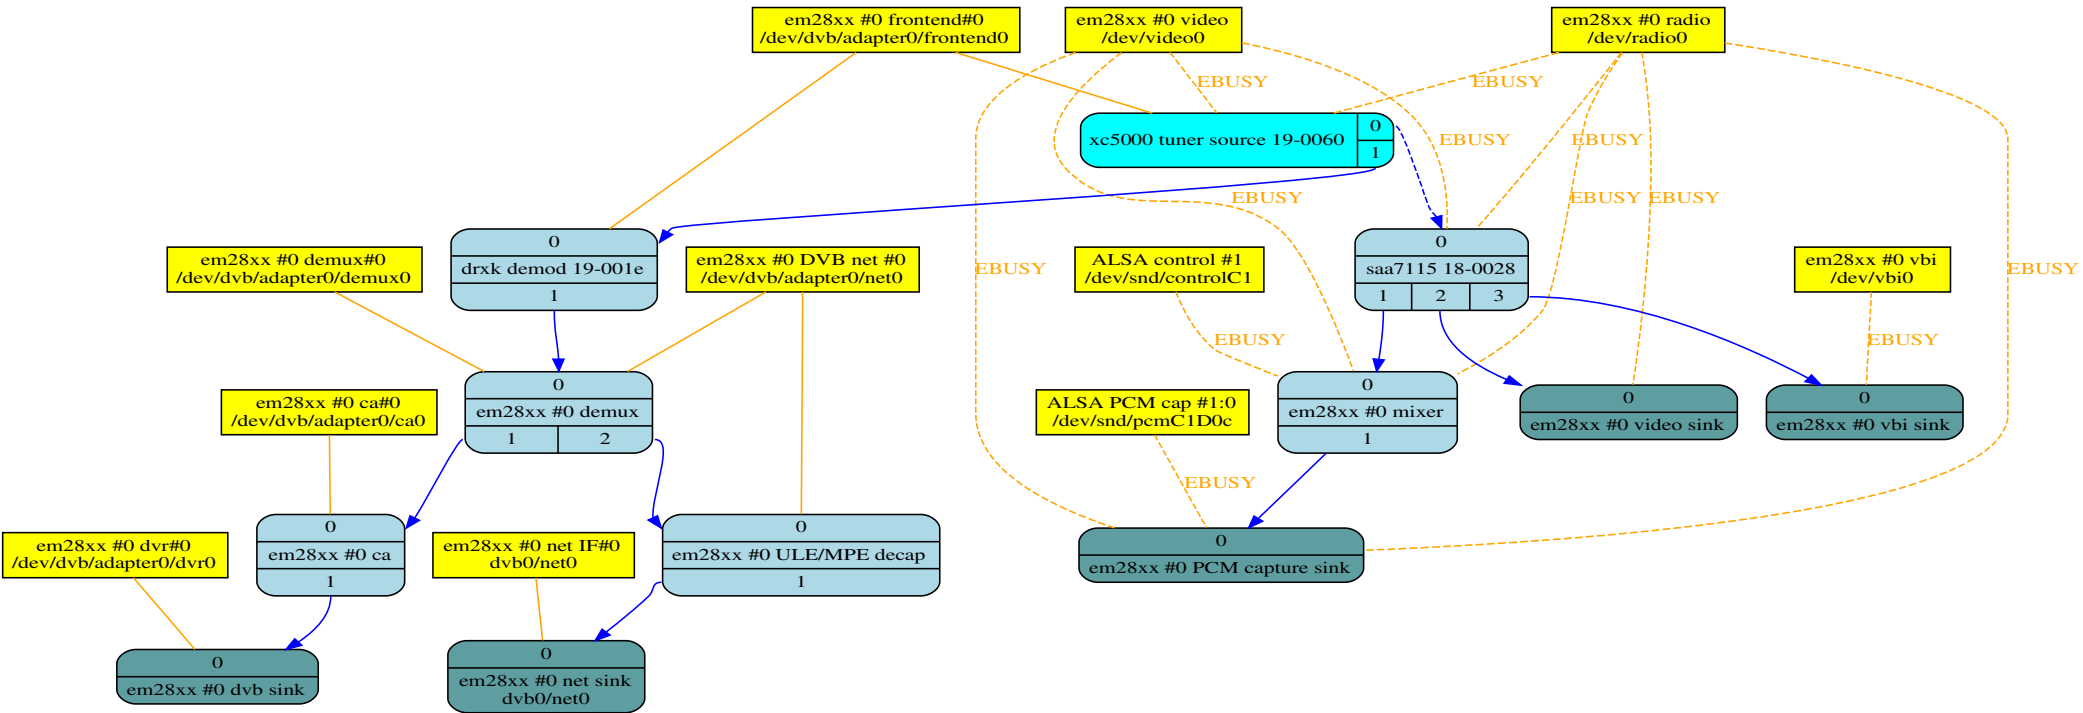

TV pipelines

Mauro Carvalho Chehab
Linux Kernel Expert
Samsung Open Source Group

Jul 31, 2015

Video/VBI active pipeline

Radio active pipeline

DVB active pipeline

DVB with net sink and source (Cable modem)

Thank you.